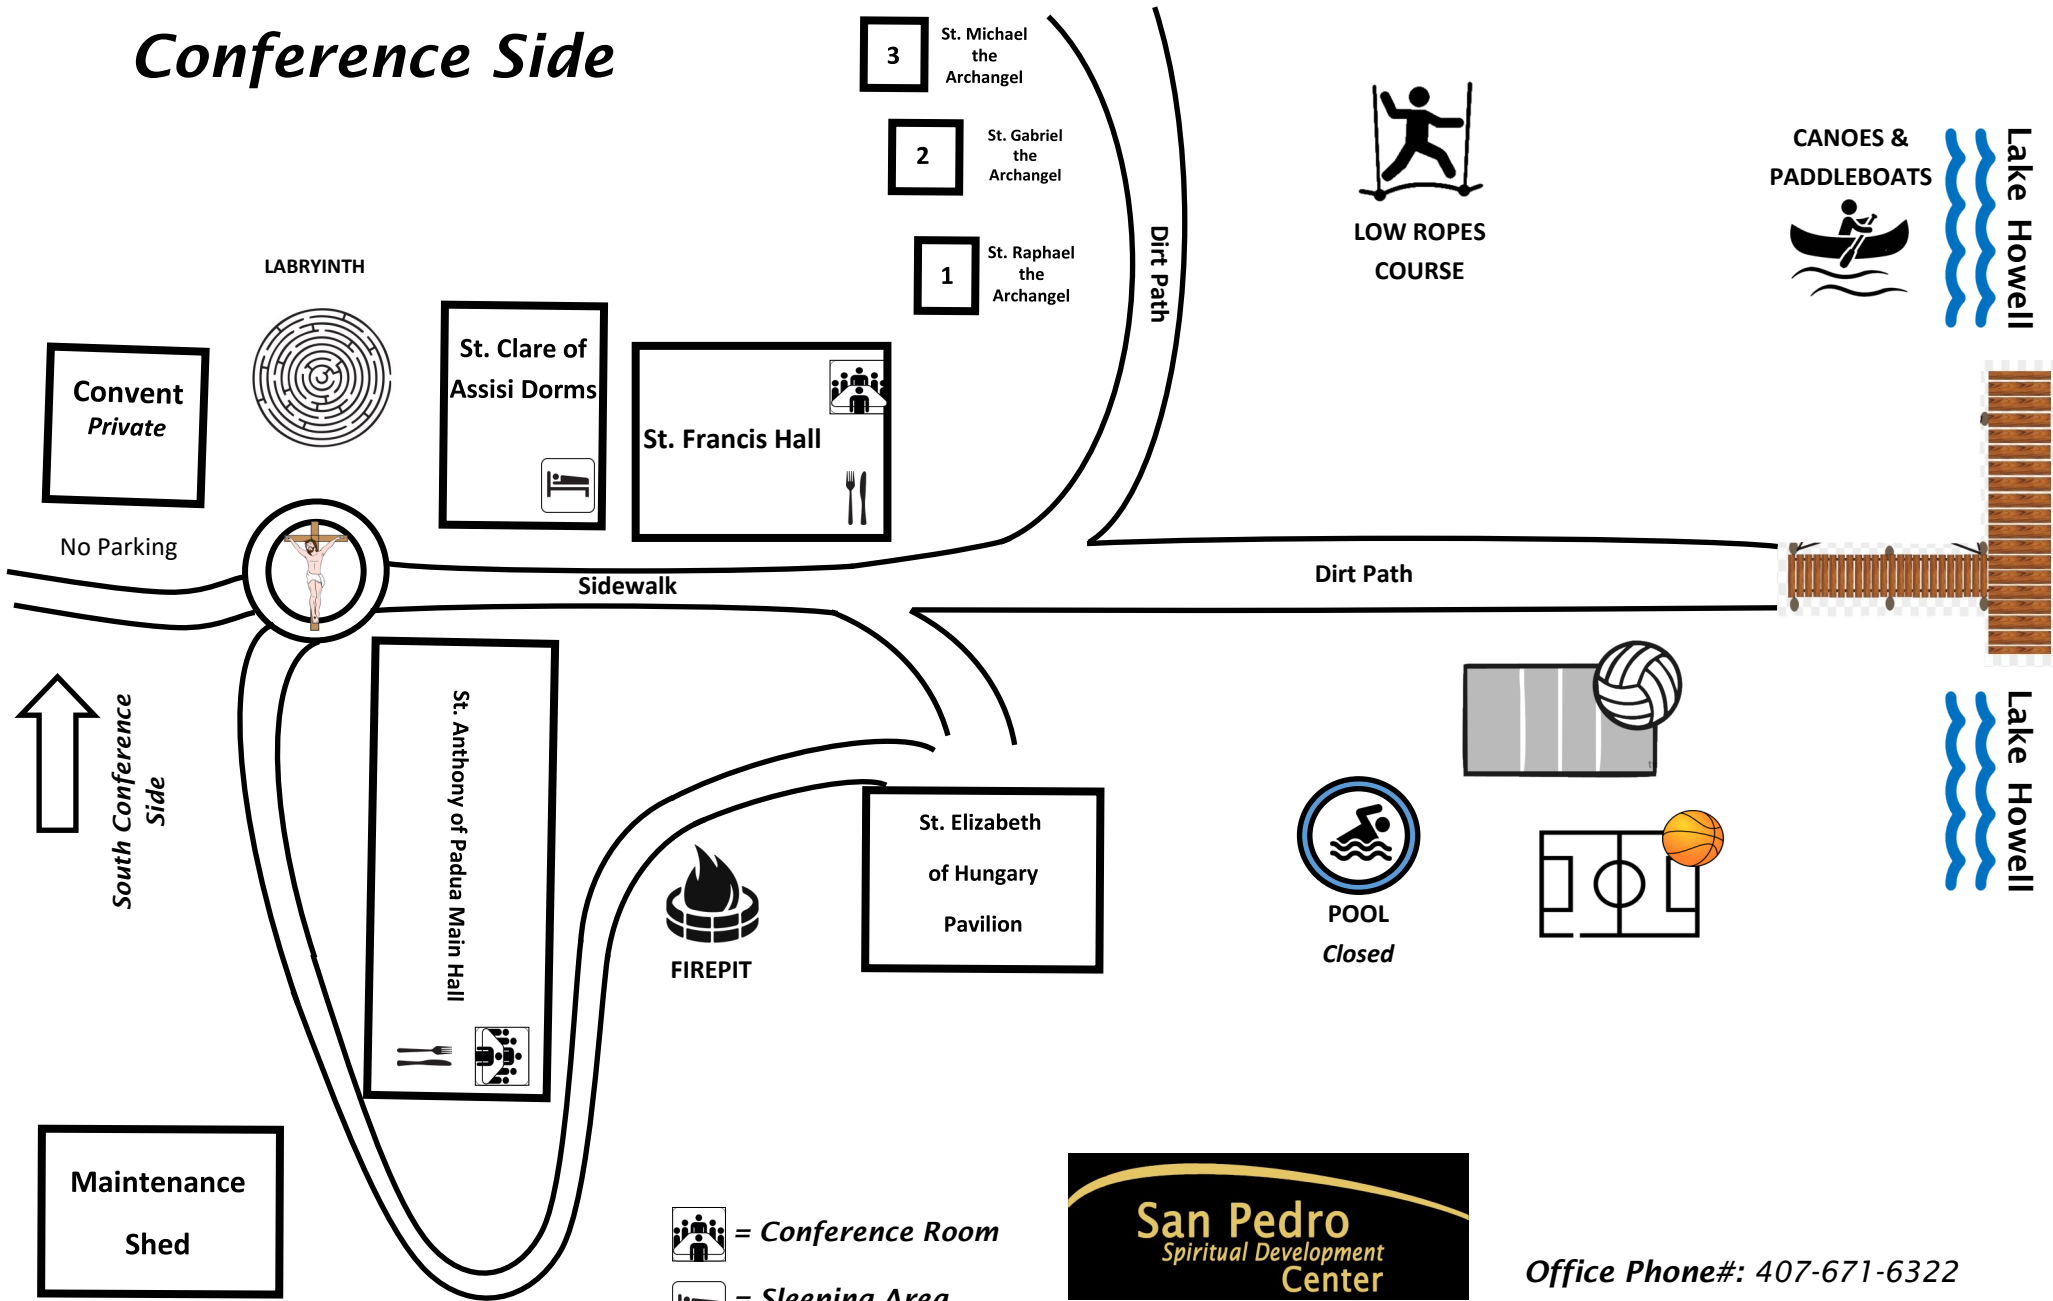

North Conference Side

95 Bishop Grady Lane
Winter Park, FL 32792

Office Phone#: 407-671-6322
After Hours#: 321-303-2780